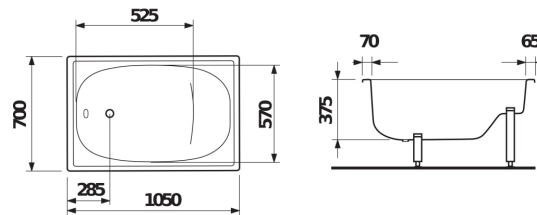

RIGA

Steel mini bathtub, sitting bath

DIMENSIONS

Length 1050 mm
 Width 700 mm
 Height 375 mm

COLOURS AND OPTIONS

TECHNICAL DRAWINGS

FEATURES

Stable shape, resistance to temperature variations, durable use, easy cleaning are the main benefits of anatomically shaped bathtubs, made using eco steel. Riga steel bathtubs cannot be combined with Cubito screens. The bathtub does not include installation feet. 120 liters capacity. 5-year warranty provided. 100% recyclable.

Drain: **Not included**

Height (INCH): **14 3/4"**

Installation legs: **With legs**

Length (INCH): **41 5/16"**

Material: **Steel**

Shape: **Rectangular**

Water capacity (G.): **31.7**

Water capacity (l): **120**

Width (INCH): **27 9/16"**

COMPATIBLE WITH

Automatic overflow incl. bath siphon, plastic

H2948150040001

Automatic bathtub drain incl. bath siphon, brass

H2948160040001

Automatic overflow with inlet

H2948170040001