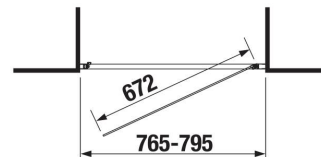

NION

Single shower pivot door, left/right, transparent glass

DIMENSIONS

Length 800 mm
Height 1950 mm

COLOURS AND OPTIONS

002 Silver profile

TECHNICAL DRAWINGS

FEATURES

Shower door offers glossy silver-colour profile, 6 mm transparent glass with JIKA Pearl Glass finish, chrome handles.

Door type: **Hinged doors 90°**

Glass thickness (mm): **6**

Height (INCH): **76 3/4"**

Length (INCH): **31 1/2"**

Maximum installation width (inch): **39 3/16"**

Maximum installation width (inch): **39.17**

Maximum installation width (mm): **995**

Minimum installation width (inch): **37.99**

Minimum installation width (inch): **38"**

Minimum installation width (mm): **965**

Suitable for: **Shower tray**

Nion

Simplicity that won't go out of style. A simple and adaptable design is the best way to achieve a modern and attractive look. The neutral shapes of the Nion series products make them highly universal and ergonomic units that will fit perfectly into any space.