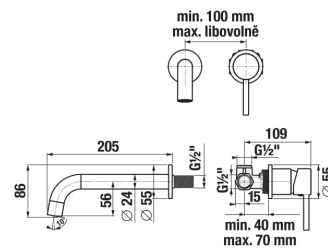

MIO STYLE

Concealed lever basin mixer

TECHNICAL DRAWINGS

FEATURES

The Mio Style series is a popular range thanks to its elegant shapes and simple controls. The single lever basin concealed mixer in the new matte black color, the advantage is a smooth surface, which is highly resistant to scratching. The basin mixer contains brass body and top set and a high-quality ceramic cartridge (\varnothing 35 mm) and an economical Neoperl aerator with a flow rate of 5 l/min. The aerator is made of a special material against limescale. Another advantage of the faucet is the switches, i.e. the flap against the back suction of polluted. The battery is supplied without drain. We recommend ordering the Click-Clack sink outlet 5/4" (H3702F97161031) and the Mio Style G5/4" x DN32, ABS sink siphon (H3742F07160001) in black matt color. Mio bathroom faucets and shower accessories are assembled and 100% tested at the JIKA factory in Znojmo (Czech Republic).

Application place: **Basin**

Faucet type: **Single-lever**

Faucet type: **Single-lever**

Fixed spout

Installation type: **Built-in**

Spout length (inch): **8.07**

Spout length (inch): **8 1/16"**

Spout length (mm): **205**