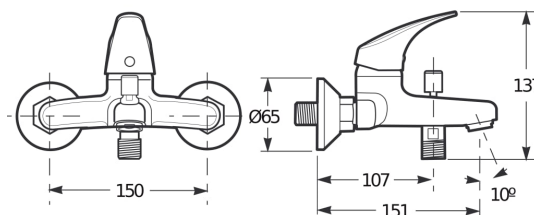

TECHNICAL DRAWINGS

FEATURES

Talas faucets represent quality at a great price. Chrome batteries are characterized by an interestingly designed lever. Thanks to the latest technologies used, they look great and will decorate your bathroom for many years. We offer a bath lever mixer without a shower set. Take a look at the accessories chapter and choose from a range of hand showers, hoses and holders. The shower accessories of the individual series are compatible and can be freely combined. We recommend Rio shower sets for the Talas series. We guarantee a 5-year warranty on the surface of the battery and on the ceramic cartridge.

Application place: **Bathtub**

Faucet type: **Single-lever**

Finish: **Chrome**

Installation type: **Wall-mounted**