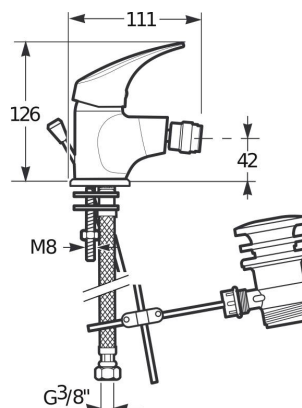

## Single lever bidet mixer with plastic pop-up waste

## TECHNICAL DRAWINGS

Application place: **Bidet**

Faucet type: **Single-lever**

Finish: **Chrome**

Installation type: **Deck-mounted**

Waste type: **Pop-up waste**