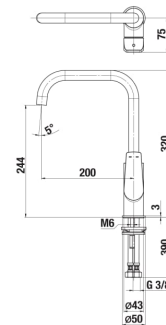

CUBITO - N

Single lever sink mixer, with high swivel spout
L=320 mm

TECHNICAL DRAWINGS

FEATURES

Cubito-N series is characterised by its attractive and timeless design. The combination of their round body with square control lever matches nicely with all washbasin and sink shapes. The practical swivel top spout is definitely one of major benefits of this handy kitchen faucet. It can also be installed at a washbasin bowl or a double sink. An extended five-year warranty is provided for faucet chrome surfaces and ceramic mixing valves. In addition, Cubito-N faucets are fully assembled and 100% tested in the JIKA factory in Znojmo (Czech Republic).

Application place: **Kitchen sink**

Faucet type: **Single-lever**

Finish: **Chrome**

Flow rate (l/min - 3 bar): **5**

Installation type: **Deck-mounted**

Spout length (inch): **7.87**

Spout length (inch): **7 7/8"**

Spout length (mm): **200**

Waste type: **Waste not included**

Cubito-N

Attractive design and a combination of geometry and elegance - these are the faucets and shower accessories of the Cubito-N bathroom series, which will ensure timelessness in your bathroom.