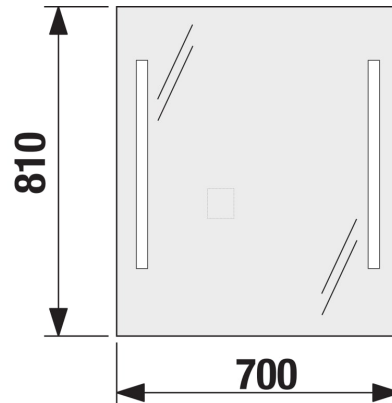

CLEAR

Mirror with LED lighting

DIMENSIONS

| | |
|--------|--------|
| Length | 700 mm |
| Width | 50 mm |
| Height | 810 mm |

COLOURS AND OPTIONS

TECHNICAL DRAWINGS

FEATURES

Mirrors play an important role in bathrooms. Apart from the aesthetic point of view, it can visually enlarge the space significantly. You can combine the 700 x 810 mm Clear mirror with a 5 mm bevel with all JIKA furniture lines. It is complemented by 2 integrated lights (LEDs), which illuminate the space around the mirror with a bright but pleasant light. You will appreciate natural lighting the most in bathrooms without daylight. Thanks to the safe degree of protection IP44, it can be placed in a zone 600 mm from the bathtub. We supply the mirror without a switch, with a box for connection to the 230V network. Mirror and lighting are covered by a 2-year warranty.

Height (INCH): 31 7/8"

Installation type: **Wall-hung**

Length (INCH): 27 9/16"

Light type: **Led**

Shape: **Rectangular**

Width (INCH): 1 15/16"

COMPATIBLE WITH

Vanity unit, incl. washbasin
650x430 mm, 2 doors

H453601176###1

Vanity unit, incl. washbasin
650x430 mm, 2 drawers

H453602176###1

Touchless switch, LED
lighting in CLEAR mirrors

H4942611730001

Clear

The minimalist lighting design from the Clear collection will complement your bathroom to perfection.