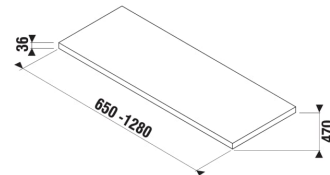

CUBITO

Atypical countertop 650-1280 mm

TECHNICAL DRAWINGS

FEATURES

Do you have a spacious bathroom and want to utilize bathroom layout up to the maximum? The ideal solution is provided by made-to-fit Cubito washbasin countertop offered in various lengths of 650-1280 mm, which can be used for Cubito washbasins or washbasin bowls. Washbasin countertop offered in white or oak variants can be cut to the required length by the installer. We recommend to combine this countertop with adjustable support feet (either white or bright) or with under-counter vanity units. To order a washbasin cut-out please use the form available at JIKA catalogue. A two-year warranty is provided for JIKA bathroom furniture, which is made exclusively in the Czech Republic.

Basin position: **Central, Left, Right**

Washbasin type: **Bowl / Overcountertop, Built-in / Undercountertop, Drop-in / Countertop**

COMPATIBLE WITH

Washbasin bowl, round,
without overflow

H818367###1121

Washbasin bowl, round,
without overflow