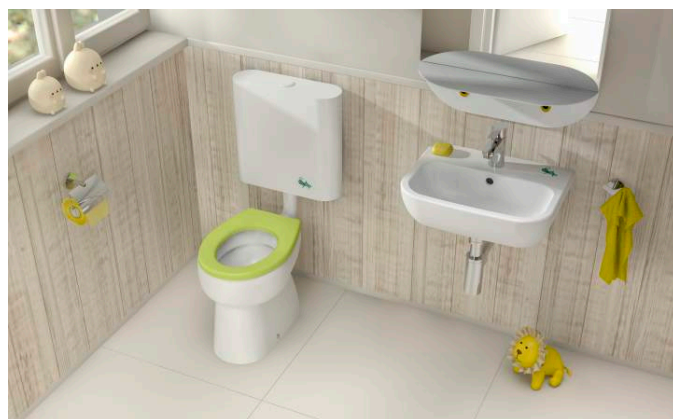

DEEP BY JIKA

Washbasin

DIMENSIONS

Length	500 mm
Width	450 mm
Height	165 mm

COLOURS AND OPTIONS

TECHNICAL DRAWINGS

FEATURES

Simple clean lines and softly rounded edges are typical design features of the Deep by JIKA series. The washbasin with a width of 500 mm from the named series has a beautiful simple shape, it is deep enough and is a practical and elegant solution for small bathrooms or separate toilets. The washbasin will match beautifully with the Rio, Mio or Mio Style designer siphons, which we offer in a modern matte black color. We also offer the product with a children's horse motif (version 134 and 139), which will be appreciated by the youngest bathroom users. The recommended height for installing a children's washbasin is 600 mm. We provide an extended 10-year warranty on JIKA ceramic products. The product will be available during 2Q 2025.

Bowl position: **Central**

Fixing kit: **Not included**

Height (INCH): **6 1/2"**

Installation type: **Wall-hung**

Length (INCH): **19 11/16"**

Material: **Vitreous china**

Recommended for children

Recommended for public spaces

Shape: **Rectangular**

Taphole configuration: **1 Taphole in the middle**

Trap: **Not included**

Width (INCH): **17 11/16"**

COMPATIBLE WITH

Click-Clack basin waste
5/4"

H3702F9###1031

Washbasin siphon G5/4" x
DN32, ABS

H3742F07160001

Siphon

H3747100040001

Click-clack basin waste

H391710###0001

Deep by Jika

The Deep by JIKA collection is characterized by soft and elegant curves; it also uses the latest knowledge in the field of functionality. Thanks to its timeless design, it represents the best possible choice for modern bathroom spaces. This series is a testament to the fact that elegance and functionality can exist in perfect harmony.