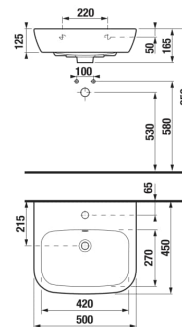

DEEP BY JIKA

Washbasin

DIMENSIONS

Length	500 mm
Width	450 mm
Height	165 mm

COLOURS AND OPTIONS

TECHNICAL DRAWINGS

FEATURES

Simple clean lines and softly rounded edges are typical design features of the Deep by JIKA series. The washbasin with a width of 500 mm from the named series has a beautiful simple shape, it is deep enough and is a practical and elegant solution for small bathrooms or separate toilets. The washbasin will match beautifully with the Rio, Mio or Mio Style designer siphons, which we offer in a modern matte black color. We also offer the product with a children's horse motif (version 134 and 139), which will be appreciated by the youngest bathroom users. The recommended height for installing a children's washbasin is 600 mm. We provide an extended 10-year warranty on JIKA ceramic products. The product will be available during 2Q 2025.

Bowl position: **Central**

Fixing kit: **Not included**

Height (INCH): **6 1/2"**

Installation type: **Wall-hung**

Length (INCH): **19 11/16"**

Material: **Vitreous china**

Recommended for children

Recommended for public spaces

Shape: **Rectangular**

Taphole configuration: **1 Taphole in the middle**

Trap: **Not included**

Width (INCH): **17 11/16"**

COMPATIBLE WITH

Click-Clack basin waste
5/4"

H3702F9###1031

Washbasin siphon G5/4" x
DN32, ABS