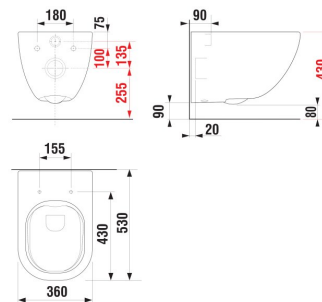

MIO

Wall-hung WC, Rimless, horizontal outlet

DIMENSIONS

Length	530 mm
Width	360 mm
Height	350 mm

COLOURS AND OPTIONS

TECHNICAL DRAWINGS

FEATURES

Serie Mio excel by ability to combine nice smooth design with convenience. The round, elegant, massive shapes of the Mio wall-hung toilet brings a pleasant design. The contrast of the full body of the toilet and the ultra-thin seat is a beautiful detail. Novelty is two new colour versions: white matte (batch 757) and elegant black matte (batch 716) variant. Classic white (batch 000) is also available. For easier maintenance, the toilet can be ordered with a specially developed surface treatment of JIKA Perla ceramics (batch 100), which extends the lifetime of the product. The Rimless design prevents deposition of dirt and bacteria in hard-to-reach spots, which makes WC cleaning much simpler. The Dual Flush mechanism saves water flow with the option of 3 or 4.5 liters. We provide an extended warranty of 10 years for JIKA ceramic products.

Back to wall

Fixing kit: **Included**

Flushing system: **Washdown**

Height (INCH): **13 3/4"**

Installation type: **Wall-hung**

Length (INCH): **20 7/8"**

Outlet type: **Horizontal**

Rim type: **Rimless**

Shape: **Round**

Width (INCH): **14 3/16"**

COMPATIBLE WITH

WC seat and cover,
duroplast, Slowclose,
removable, stainless steel
hinges

H891716###0631

WC seat and cover,
duroplast, removable,
stainless steel hinges