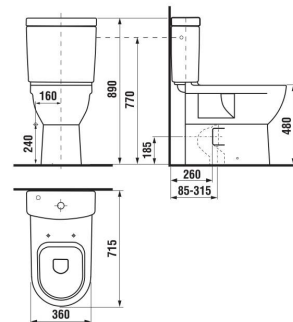

MIO

WC combi pan, raised, vario outlet

DIMENSIONS

Length	715 mm
Width	360 mm
Height	480 mm

COLOURS AND OPTIONS

TECHNICAL DRAWINGS

FEATURES

Serie Mio excel by tability to combine nice smooth design with convenience. A bathroom for people with limited mobility requires different space solutions, different shapes and dimensions of furnishings than a regular bathroom. But in terms of atmosphere and appearance, there is no reasonable reason why a bathroom for the disabled should be inferior to a modern design bathroom for healthy users. The JIKA brand program for physically disabled people is a clear proof. The elevated Mio combination pan (480 mm) was designed for handicap users or for elderly and mobility-restricted citizens. Taller people will also appreciate it. Vario outlet permits horizontal, oblique and vertical connections. For the combination pan, it is necessary to order a cistern and a seat with cover Mio. The installation kit is included in the package. We provide an extended warranty of 10 years for JIKA ceramic products.

Comfort height

FeaturedTechnology: 09.JIKAPERLA

Fixing kit: **Included**

Flushing system: **Washdown**

Height (INCH): **18 7/8"**

Installation type: **Floorstanding**

Length (INCH): **28 1/8"**

Outlet type: **Dual (vario)**

Rim type: **Open**

Shape: **Round**

Width (INCH): **14 3/16"**

COMPATIBLE WITH