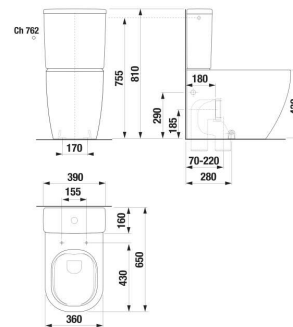

MIO N

WC cistern, side water inlet

DIMENSIONS

Length	372 mm
Width	391 mm
Height	161 mm

COLOURS AND OPTIONS

TECHNICAL DRAWINGS

FEATURES

Serie Mio-N excel by tability to combine nice smooth design with convenience. The Mio-N cistern with side water inlet is offered with a flushing mechanism Dual Flush 4,5/3 litres of water, without an element against the formation of condensation or without the flushing mechanism (H8297120000001) as a spare part. The cistern can be ordered with the special surface finish JIKA Perla (batch 100), which facilitates maintenance and extends lifetime. We recommend the tank with fitting for combination toilet pan Mio-N H826716###0001. We provide an extended warranty of 10 years for JIKA ceramic products. We give a 5-year warranty on the fittings placed in the cisterns.

Fixing kit: **Not included**

Flushing type: **Dual flush 3/4.5 litres**

Height (INCH): **6 5/16"**

Length (INCH): **14 5/8"**

Width (INCH): **15 3/8"**

COMPATIBLE WITH

WC combi pan, Rimless,
back to wall model, vario
outlet

H826716##0001

Inlet valve, side water inlet,
plast thread

H8903730000001

Inlet valve, side water inlet,
metal thread

H8903740000001

Mio N

The wide range of products from the Mio-N bathroom series allows for great variability. The combination of pleasant elegance and practicality is brought by the vanity unit and washbasin from this series. Their graceful design corresponds to the Mio Rimless wall-hung toilet and also provides sufficient a storage surface. The advantage of Mio-N furniture is a simple timeless design enhanced by the absence of handles.