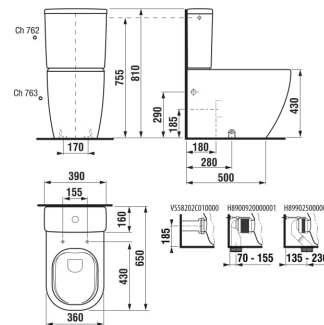

MIO N

WC cistern, bottom water inlet

DIMENSIONS

Length	372 mm
Width	391 mm
Height	161 mm

COLOURS AND OPTIONS

TECHNICAL DRAWINGS

FEATURES

Serie Mio-N excel by tability to combine nice smooth design with convenience. The Mio-N cistern with bottom water inlet is offered with a flushing mechanism Dual Flush 4,5/3 litres of water without element against the formation of condensation or without the flushing mechanism (batch 000) as a spare part. The cistern can be ordered with the special surface finish JIKA Perla (batch 100), which facilitates maintenance and extends lifetime. We recommend the tank with fitting for combination toilet pan Mio-N H826716###2311. We provide an extended warranty of 10 years for JIKA ceramic products. We give a 5-year warranty on the fittings placed in the cisterns.

Fixing kit: **Not included**

Flushing type: **Dual flush 3/4.5 litres**

Height (INCH): **6 5/16"**

Length (INCH): **14 5/8"**

Width (INCH): **15 3/8"**

COMPATIBLE WITH

WC combi pan, Rimless,
back to wall model, vario
outlet

H826716###2311

Inlet valve, bottom water
inlet

H890375000001

Mio N

The wide range of products from the Mio-N bathroom series allows for great variability. The combination of pleasant elegance and practicality is brought by the vanity unit and washbasin from this series. Their graceful design corresponds to the Mio Rimless wall-hung toilet and also provides sufficient a storage surface. The advantage of Mio-N furniture is a simple timeless design enhanced by the absence of handles.