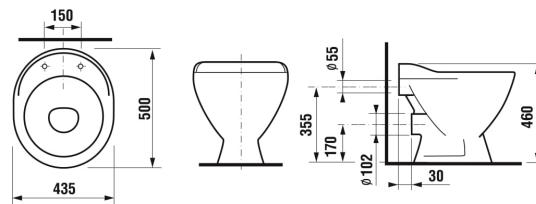

MIRA

Floorstanding waste sink with folding plastic grid

DIMENSIONS

Length	500 mm
Width	435 mm
Height	460 mm

COLOURS AND OPTIONS

TECHNICAL DRAWINGS

FEATURES

JIKA offers ceramic solutions geared towards the needs of businesses. One of them is Mira floorstanding sink. The functional shapes of the sink made of durable ceramics will be specially appreciated by the cleaning staff in public buildings. The folding plastic cover is attached to the sink. The sink can be installed with a concealed cistern - type SK suitable for standing toilets, among other things. Thanks to the rinsing ring, the sink can be flushed like regular toilets. Antibak prevents trapped dirt by having the inner ring and drains glazed. 100% recyclable. 10-year warranty provided.

Fixing kit: **Not included**

Height (INCH): **18 1/8"**

Installation type: **Floorstanding**

Length (INCH): **19 11/16"**

Width (INCH): **17 1/8"**

COMPATIBLE WITH

Plastic cistern, side water
inlet

H893710###0001