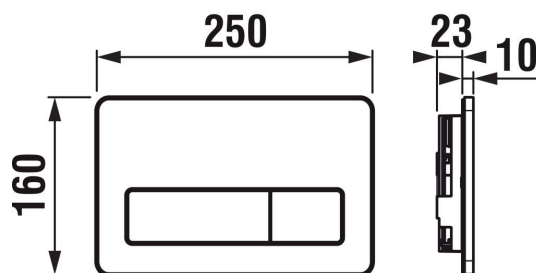

MODUL

PL3 dual flush plate

DIMENSIONS

Length 250 mm  
 Width 23 mm  
 Height 160 mm

COLOURS AND OPTIONS

● 000 White

TECHNICAL DRAWINGS

FEATURES

The PL3 dual flush plate in white is ordered separately from the JIKA concealed module. Dual flush: flushing set to 3 or 6 liters.

Height (INCH): 6 5/16"

Length (INCH): 9 13/16"

Number of buttons: 2

Width (INCH): 7/8"