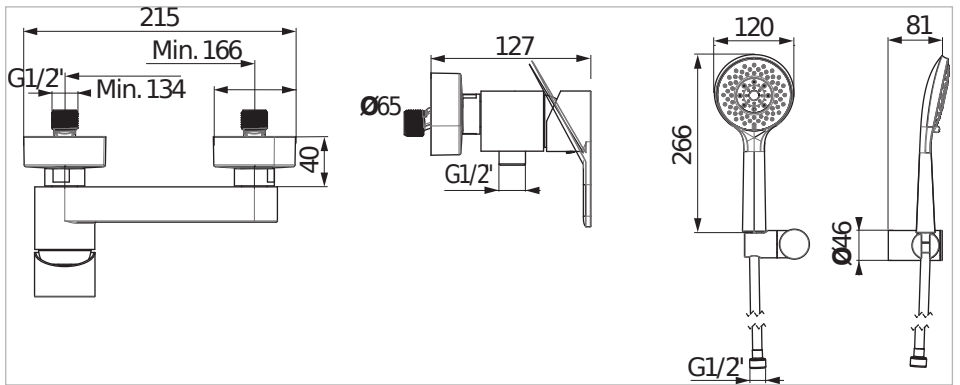

### Single lever shower mixer, with shower set, chrome

Application place: Shower  
 Faucet type: Single-lever  
 Finish: Chrome  
 Flexible supply hoses included  
 Flow rate (l/min - 3 bar): 5.7  
 Hand shower: Included  
 Installation type: Wall-mounted  
 Type of cartridge: Ceramic  
 Water connection thread: 1/2"

### Technical drawings

Mio-N series is a popular range thanks to its elegant shapes and simple controls. The shower wall-mounted lever mixer includes a hand shower with a diameter of 130 mm, 4 functions and a 1700 mm shower hose with the AntiTwist anti-twist function are among the other benefits of the shower set. We provide an extended warranty of 5 years for the chrome surface and ceramic cartridge of JIKA faucets. JIKA provides a 2-year warranty on other shower accessories. Mio-N bathroom faucets and shower accessories are assembled and 100% tested at the JIKA factory in Znojmo.