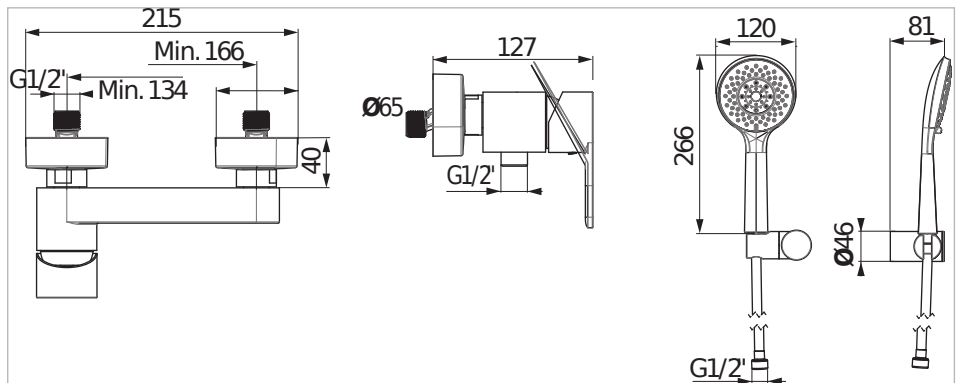

Single lever shower mixer, with shower set, chrome

Application place: Shower
 Faucet type: Single-lever
 Finish: Chrome
 Flexible supply hoses included
 Flow rate (l/min - 3 bar): 5.7
 Installation type: Wall-mounted
 Type of cartridge: Ceramic
 Water connection thread: 1/2"

Technical drawings

Mio-N series is a popular range thanks to its elegant shapes and simple controls. The shower wall-mounted lever mixer includes a hand shower with a diameter of 130 mm, 4 functions and a 1700 mm shower hose with the AntiTwist anti-twist function are among the other benefits of the shower set. We provide an extended warranty of 5 years for the chrome surface and ceramic cartridge of JIKA faucets. JIKA provides a 2-year warranty on other shower accessories. Mio-N bathroom faucets and shower accessories are assembled and 100% tested at the JIKA factory in Znojmo.