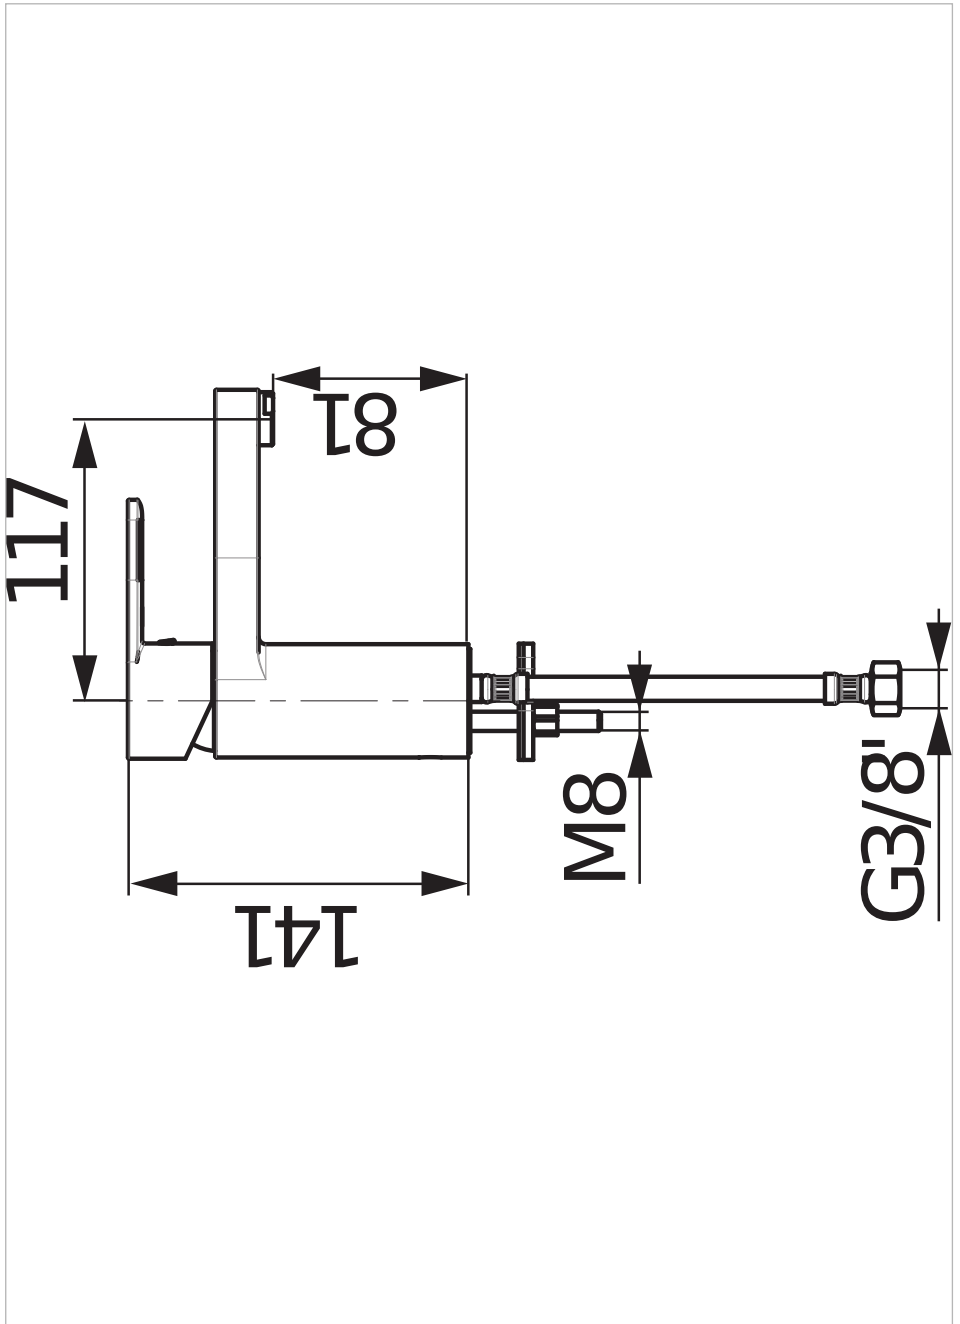

### Single lever basin mixer, without waste, chrome

Application place: Basin  
 Faucet type: Single-lever  
 Finish: Chrome  
 Flow rate (l/min - 3 bar): 5.7  
 Installation type: Deck-mounted  
 Water connection thread: 3/8"

#### Technical drawings

Mio-N series is a popular range thanks to its elegant shapes and simple controls. The classic stand-up lever faucet contains an economical Neoperl aerator with a flow rate of 5.7 l/min with the function of adjusting the water flow, which also significantly saves water, and a high-quality ceramic cartridge (Ø 40 mm). The battery is supplied without a waste, so we recommend ordering a special LAUFEN Click-Clack plug (H3917100040001) for the battery. The battery includes 2 high-quality certified Tucai stainless steel connection hoses. The chrome surface of the faucet and the ceramic cartridge of the faucets are covered by a 5-year warranty. Mio-N bathroom faucets and shower accessories are assembled and 100% tested at the JIKA factory in Znojmo.