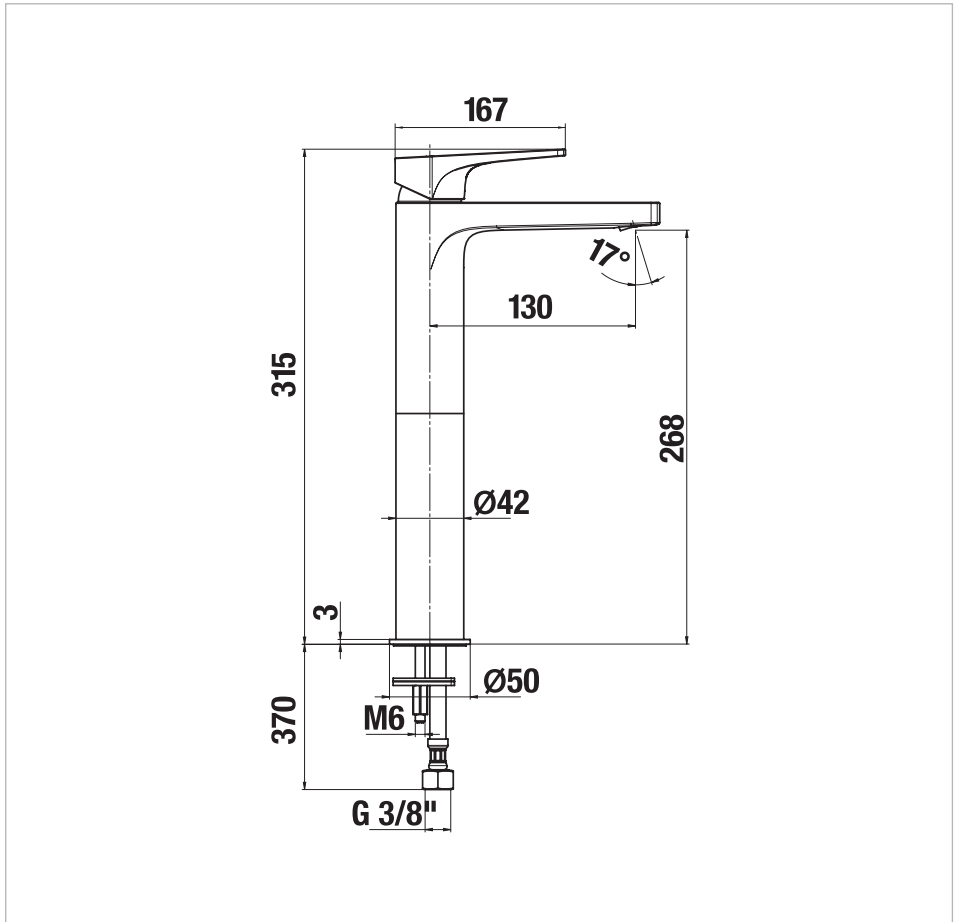

### Single lever basin mixer, high rise L=268 mm, chrome

Application place: Basin  
 Faucet type: Single-lever  
 Finish: Chrome  
 Flow rate (l/min - 3 bar): 5  
 Installation type: Deck-mounted  
 Waste type: Waste not included

#### Technical drawings

The Cubito-N series is characterized by an attractive and timeless design. Thanks to the combination of a round body and a square control lever, it fits perfectly with all washbasin shapes. The unique Cubito-N series offers 3 sizes of washbasin faucets with different pedestal heights: 105 mm, the "L" size 123 mm and the "XL" model with a height of 268 mm, which can also be combined with a high washbasin bowl without a drain. Thanks to the hidden Neoperl aerator with a flow rate of 5 l/min, it also has the option of adjusting the water flow. For the faucet, we recommend ordering the Click-Clack washbasin outlet (H391710040001) and the washbasin siphon Mio 5/4" - 32 mm (H374710040001). We provide an extended warranty of 5 years for the chrome surface and cartridge of water taps. In addition, Cubito-N batteries are completely assembled and 100% tested at the JIKA factory in Znojmo (Czech Republic).